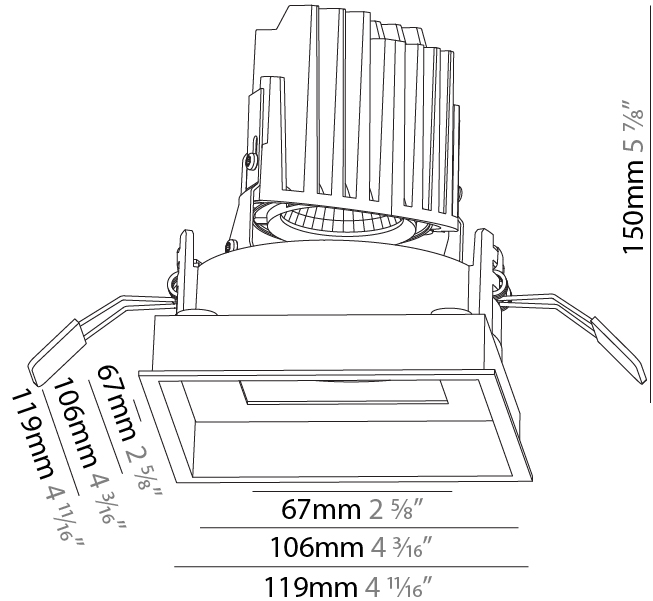

GENERAL

Series: Bioniq
Subseries: Bioniq Square Deep Comfort
Brand: Prolicht
Division: Architectural
Mounting Type: Recessed
Mounting Location: Ceiling
Subcategory: Downlight

PHYSICAL

Shape: Square
Length (mm): 119
Length (in): 4 11/16
Width (mm): 119
Width (in): 4 11/16
Depth (mm): 150
Depth (in): 5 7/8
Ceiling Thickness (mm): 10 / 12.5 / 15
Ceiling Thickness (in): 3/8 or 1/2 or 9/16
Min. Recessing Depth (mm): 170
Min. Recessing Depth (in): 6 11/16
Light Distribution: Downlight
Weight (kg): 0.656
Weight (lbs): 1.45
Fixture Finish: SSR / BKV / CWI / CRY / HAB / LAG / UFT / ITA / RUA / RUR / MIC / FTG / MYG / TWT / LOD / PUS / FRO / FUP / KIA / POP / BLS / SPG / MEY / GOH / GUM / CHC / COM / ABZ / JAG / OBR / MOS / ROR
Fixture Material: Aluminum Die Cast
Cut-out Measurements: 114mm / 4 1/2" x 114mm / 4 1/2"

ELECTRICAL

Lamp Type: LED (Zhaga Standard)
Total Output Wattage (W): 15
Dimming: Dali Dimming
Driver Included: No
Driver Location: Recessed Housing
Driver Type: Constant Current - 120Vac
Housing: See components
Input Voltage (V): 120
Constant Current (MA): 350

LED

Number of LEDs: 1
Color Temperature (°K): Warm Dim
Max. Delivered Lumen (lm): 760
Nominal Lumen (lm): 1140
CRI: >90 CRI
Lamp Life (hrs): 50000

OPTICAL

Reflector: 20 / 40 / 60

RATINGS AND CERTIFICATIONS

Certified By: Certified for North American Standards
IP rating: IP20