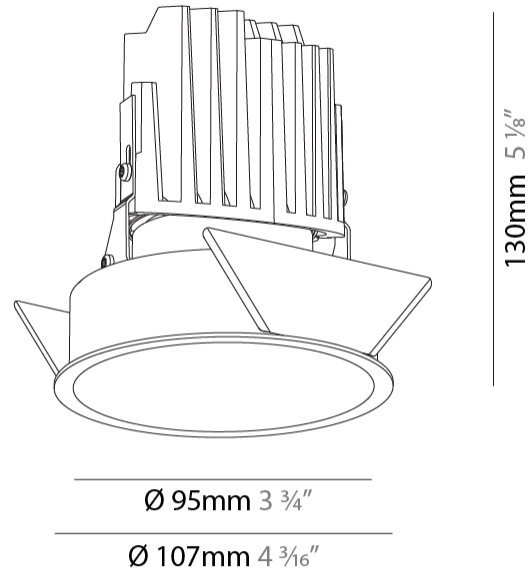

GENERAL

Series: Bioniq
Subseries: Bioniq Round Deep
Brand: Prolicht
Division: Architectural
Mounting Type: Recessed
Mounting Location: Ceiling
Subcategory: Downlight

PHYSICAL

Shape: Round
Diameter (mm): 107
Diameter (in): 4 3/16
Height (mm): 130
Height (in): 5 1/8
Ceiling Thickness (mm): 10 / 12.5 / 15
Ceiling Thickness (in): 3/8 or 1/2 or 9/16
Min. Recessing Depth (mm): 150
Min. Recessing Depth (in): 5 7/8
Light Distribution: Downlight
Weight (kg): 0.506
Weight (lbs): 1.12
Fixture Finish: SSR / BKV / CWI / CRY / HAB / LAG / UFT / ITA / RUA / RUR / MIC / FTG / MYG / TWT / LOD / PUS / FRO / FUP / KIA / POP / BLS / SPG / MEY / GOH / GUM / CHC / COM / ABZ / JAG / OBR / MOS / ROR
Fixture Material: Aluminum Die Cast
Cut-out Measurements: 98mm / 3 7/8"

ELECTRICAL

Lamp Type: LED (Zhaga Standard)
Total Output Wattage (W): 15
Dimming: Dali Dimming
Driver Included: No
Driver Location: Recessed Housing
Driver Type: Constant Current - 120Vac
Housing: See components
Input Voltage (V): 120
Constant Current (MA): 350

LED

Number of LEDs: 1
Color Temperature (°K): Warm Dim
Max. Delivered Lumen (lm): 760
Nominal Lumen (lm): 1140
CRI: >90 CRI

OPTICAL

Reflector: 20 / 40 / 60

RATINGS AND CERTIFICATIONS

Certified By: Certified for North American Standards
IP rating: IP20