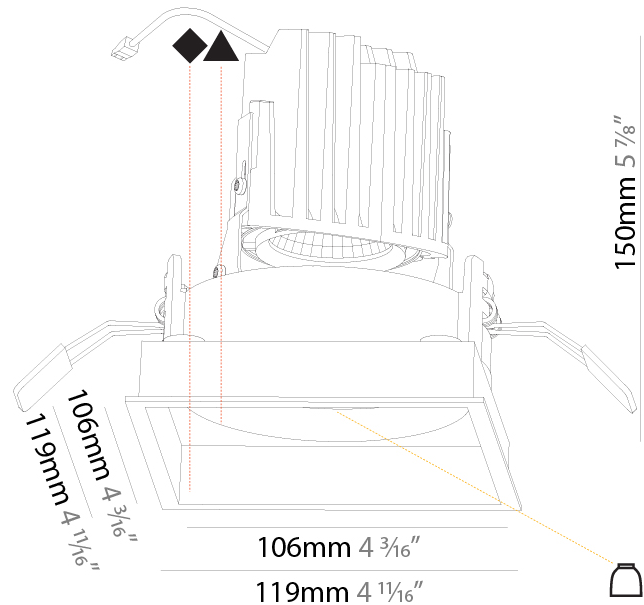

GENERAL

Series: Bioniq
Subseries: Bioniq Square Deep
Brand: Prolicht
Division: Architectural
Mounting Type: Recessed
Mounting Location: Ceiling
Subcategory: Downlight

PHYSICAL

Shape: Square
Length (mm): 119
Length (in): 4 11/16
Width (mm): 119
Width (in): 4 11/16
Depth (mm): 150
Depth (in): 5 7/8
Ceiling Thickness (mm): 10 / 12.5 / 15
Ceiling Thickness (in): 3/8 or 1/2 or 9/16
Min. Recessing Depth (mm): 170
Min. Recessing Depth (in): 6 11/16
Light Distribution: Downlight
Weight (kg): 0.592
Weight (lbs): 1.31
Fixture Finish: SSR / BKV / CWI / CRY / HAB / LAG / UFT / ITA / RUA / RUR / MIC / FTG / MYG / TWT / LOD / PUS / FRO / FUP / KIA / POP / BLS / SPG / MEY / GOH / GUM / CHC / COM / ABZ / JAG / OBR / MOS / ROR
Fixture Material: Aluminum Die Cast
Cut-out Measurements: 114mm / 4 1/2" x 114mm / 4 1/2"

ELECTRICAL

Lamp Type: LED (Zhaga Standard)
Total Output Wattage (W): 15
Dimming: Dali Dimming
Driver Included: No
Driver Location: Recessed Housing
Driver Type: Constant Current 120Vac
Housing: See components
Input Voltage (V): 120
Constant Current (MA): 350

LED

Number of LEDs: 1
Color Temperature (°K): Warm Dim
Max. Delivered Lumen (lm): 760
Nominal Lumen (lm): 1140
CRI: >90 CRI
Lamp Life (hrs): 50000

OPTICAL

Reflector: 20 / 40 / 60
Adjustability: Rotational 35°; Tilt 30°

RATINGS AND CERTIFICATIONS

Certified By: Certified for North American Standards
IP rating: IP20