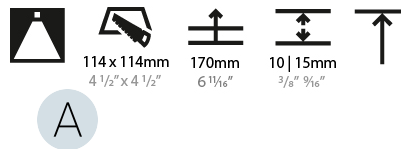

GENERAL

Series: Bioniq
Subseries: Bioniq Square Deep
Brand: Prolicht
Division: Architectural
Mounting Type: Recessed
Mounting Location: Ceiling
Subcategory: Downlight

PHYSICAL

Shape: Square
Length (mm): 119
Length (in): 4 11/16
Width (mm): 119
Width (in): 4 11/16
Depth (mm): 150
Depth (in): 5 7/8
Ceiling Thickness (mm): 10 / 12.5 / 15
Ceiling Thickness (in): 3/8 or 1/2 or 9/16
Min. Recessing Depth (mm): 170
Min. Recessing Depth (in): 6 11/16
Light Distribution: Downlight
Weight (kg): 0.592
Weight (lbs): 1.31
Fixture Finish: SSR / BKV / CWI / CRY / HAB / LAG / UFT / ITA / RUA / RUR / MIC / FTG / MYG / TWT / LOD / PUS / FRO / FUP / KIA / POP / BLS / SPG / MEY / GOH / GUM / CHC / COM / ABZ / JAG / OBR / MOS / ROR
Fixture Material: Aluminum Die Cast
Cut-out Measurements: 114mm / 4 1/2" x 114mm / 4 1/2"

ELECTRICAL

Lamp Type: LED (Zhaga Standard)
Total Output Wattage (W): 15
Dimming: Dali Dimming
Driver Included: No
Driver Location: Recessed Housing
Driver Type: Constant Current 120Vac
Housing: See components
Input Voltage (V): 120
Constant Current (MA): 350

LED

Number of LEDs: 1
Color Temperature (°K): Warm Dim
Max. Delivered Lumen (lm): 760
Nominal Lumen (lm): 1140
CRI: >90 CRI
Lamp Life (hrs): 50000

OPTICAL

Reflector: 20 / 40 / 60
Adjustability: Rotational 35°; Tilt 30°

RATINGS AND CERTIFICATIONS

Certified By: Certified for North American Standards
IP rating: IP20