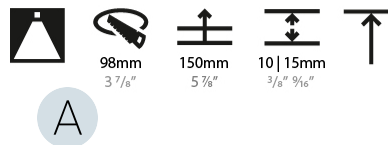

GENERAL

Series: Bioniq
 Subseries: Bioniq Round Deep
 Brand: Prolicht
 Division: Architectural
 Mounting Type: Recessed
 Mounting Location: Ceiling
 Subcategory: Downlight

PHYSICAL

Shape: Round
 Diameter (mm): 107
 Diameter (in): 4 3/16
 Height (mm): 130
 Height (in): 5 1/8
 Ceiling Thickness (mm): 10 / 12.5 / 15
 Ceiling Thickness (in): 3/8 or 1/2 or 9/16
 Min. Recessing Depth (mm): 150
 Min. Recessing Depth (in): 5 7/8
 Light Distribution: Downlight
 Weight (kg): 0.506
 Weight (lbs): 1.12
 Fixture Finish: SSR / BKV / CWI / CRY / HAB / LAG / UFT / ITA / RUA / RUR / MIC / FTG / MYG / TWT / LOD / PUS / FRO / FUP / KIA / POP / BLS / SPG / MEY / GOH / GUM / CHC / COM / ABZ / JAG / OBR / MOS / ROR
 Fixture Material: Aluminum Die Cast
 Cut-out Measurements: 98mm / 3 7/8"

LED

Number of LEDs: 1
 Color Temperature (°K): Warm Dim
 Max. Delivered Lumen (lm): 760
 Nominal Lumen (lm): 1140
 CRI: >90 CRI

OPTICAL

Reflector: 20 / 40 / 60

RATINGS AND CERTIFICATIONS

Certified By: Certified for North American Standards
 IP rating: IP20